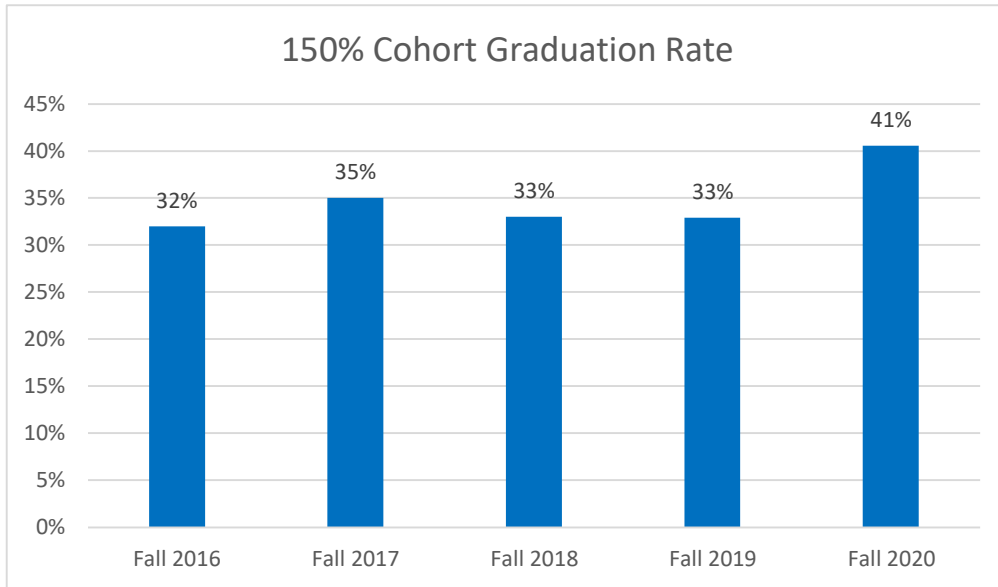

Virginia Western Cohort 150% Graduation Rate

Cohort*	Fall 2016	Fall 2017	Fall 2018	Fall 2019	Fall 2020
# of students in Cohort	866	795	716	732	636
# who graduated within three years	279	280	236	241	258
Graduation Rate	32%	35%	33%	33%	41%

*A "cohort" includes only first-time, full-time students entering during the fall term who are seeking an associate degree or a certificate of 12 months or longer. For community colleges, this federal cohort definition provides a limited representation of our student body.