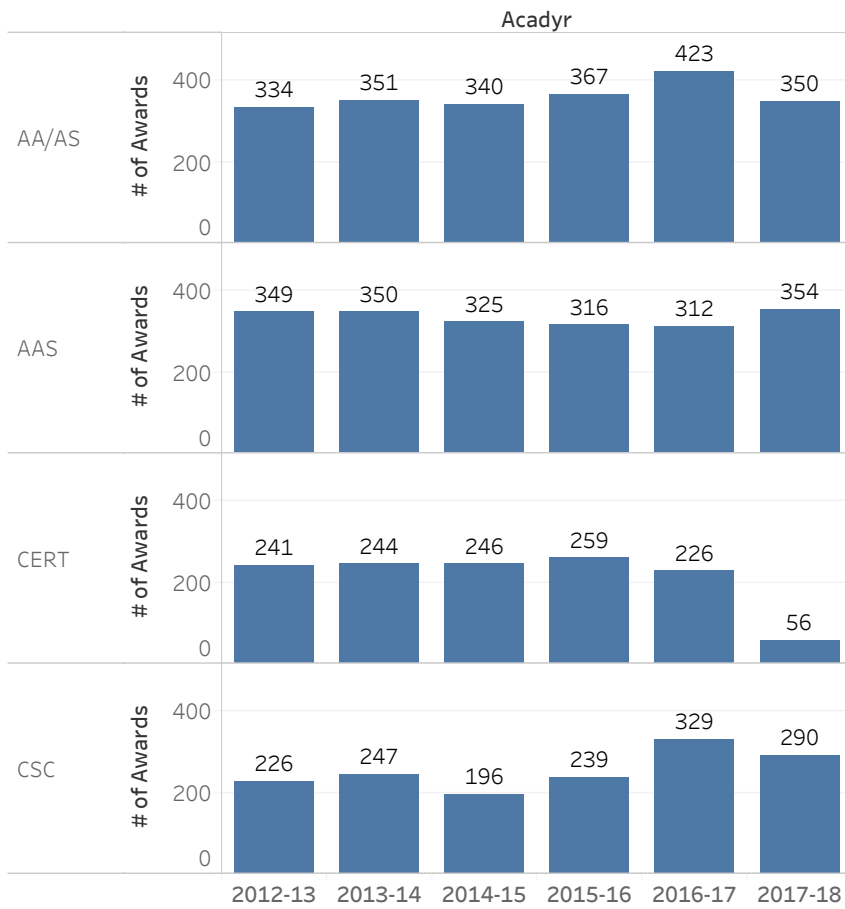

Graduation Trends, by Type

Awards Conferred, by Type

AA/AS - Transfer Associate Degrees

AAS - Career Technical Associate Degree

CERT - Certificate of one year or longer

CSC - Certificate shorter than one year