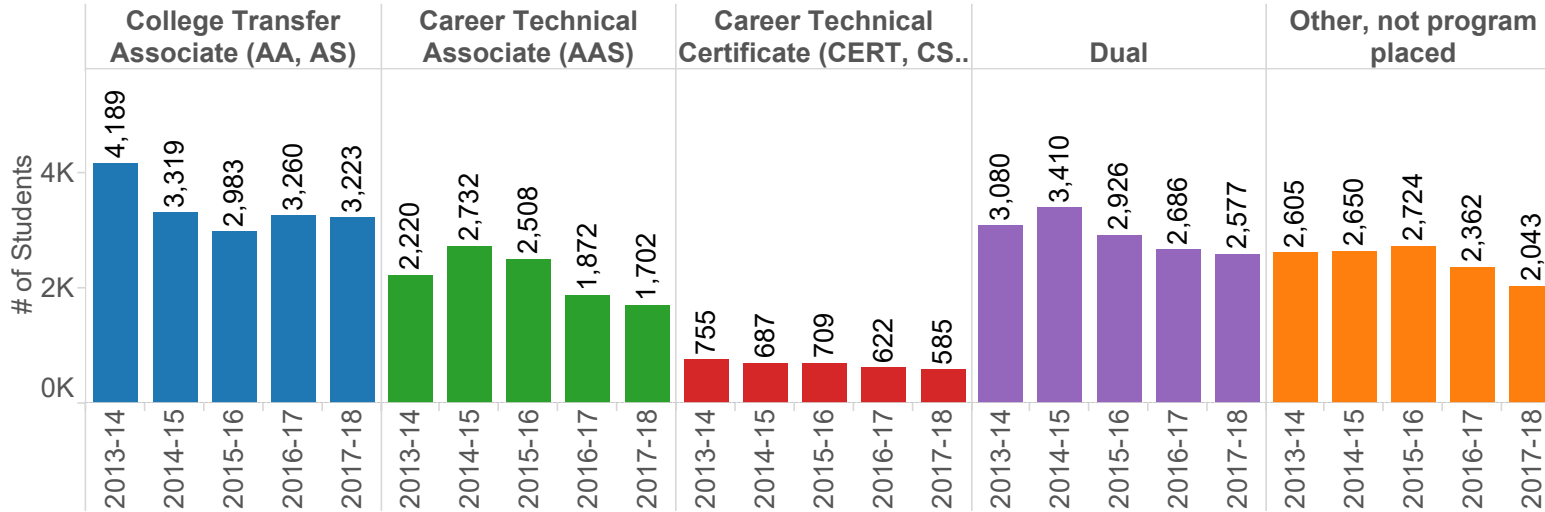

Unduplicated Annual Headcount, by Program Type

Full Time Equivalents (FTEs) by Program Type

Program Type

- College Transfer Associate (AA, AS)
- Career Technical Associate (AAS)
- Career Technical Certificate (CERT, CSC)
- Dual
- Other, not program placed