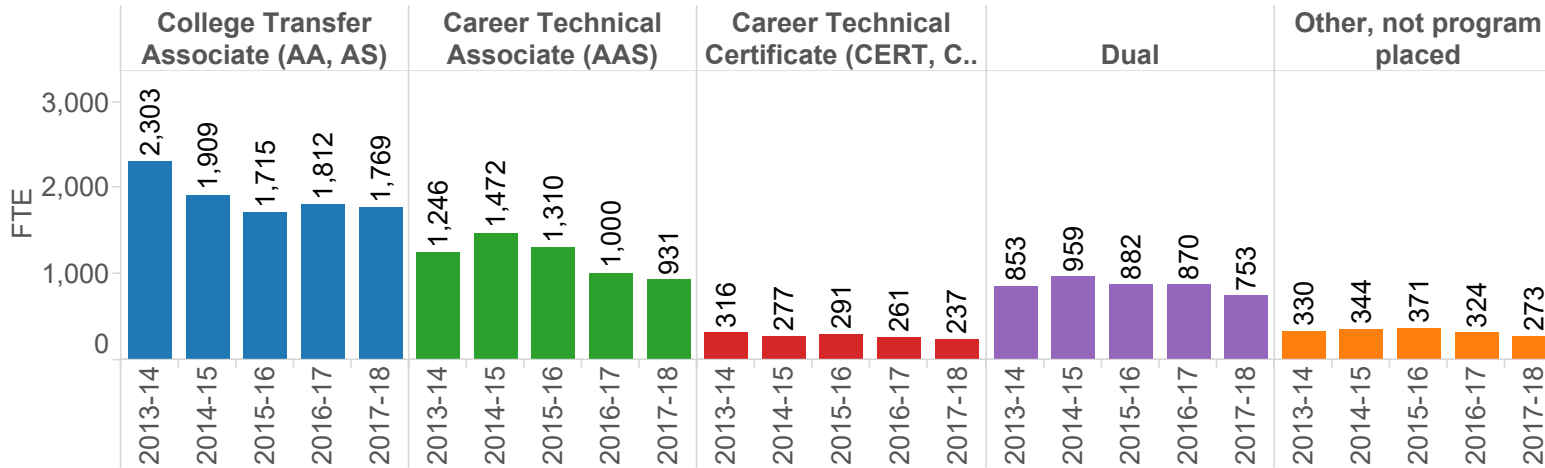

Unduplicated Annual Headcount, by Program Type

Full Time Equivalents (FTEs) by Program Type

Program Type

- College Transfer Associate (AA, AS)
- Career Technical Associate (AAS)
- Career Technical Certificate (CERT, CSC)
- Dual
- Other, not program placed