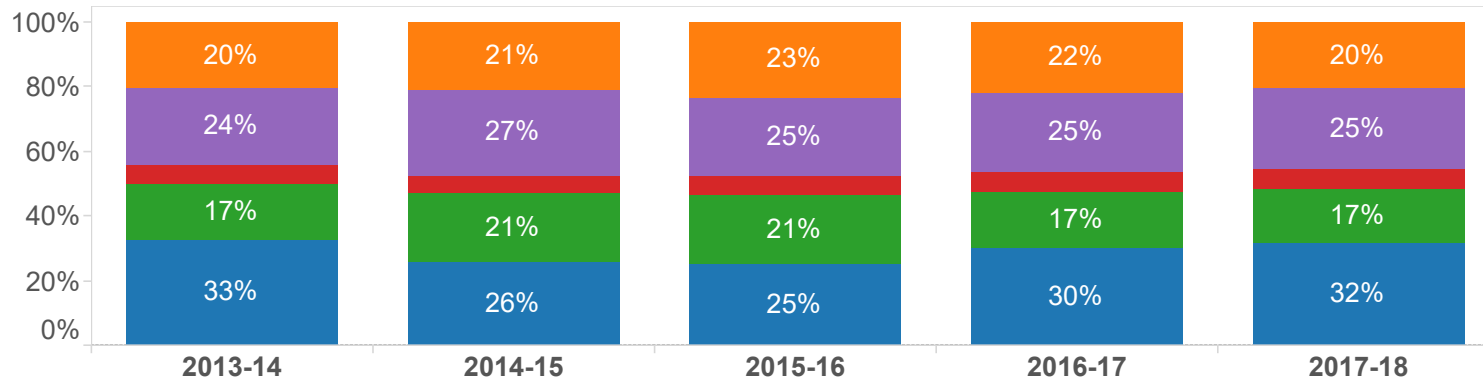

Annual Enrollment - Program Type

Headcount by Program Type

Program Type

Other, not program placed
Dual

Career Technical Certificate (CERT, CSC)
Career Technical Associate (AAS)

College Transfer Associate (AA, AS)

FTE by Program Type

Full Time Equivalents (FTEs) are based on 30 credit hours for the academic year (Summer/Fall/Spring).