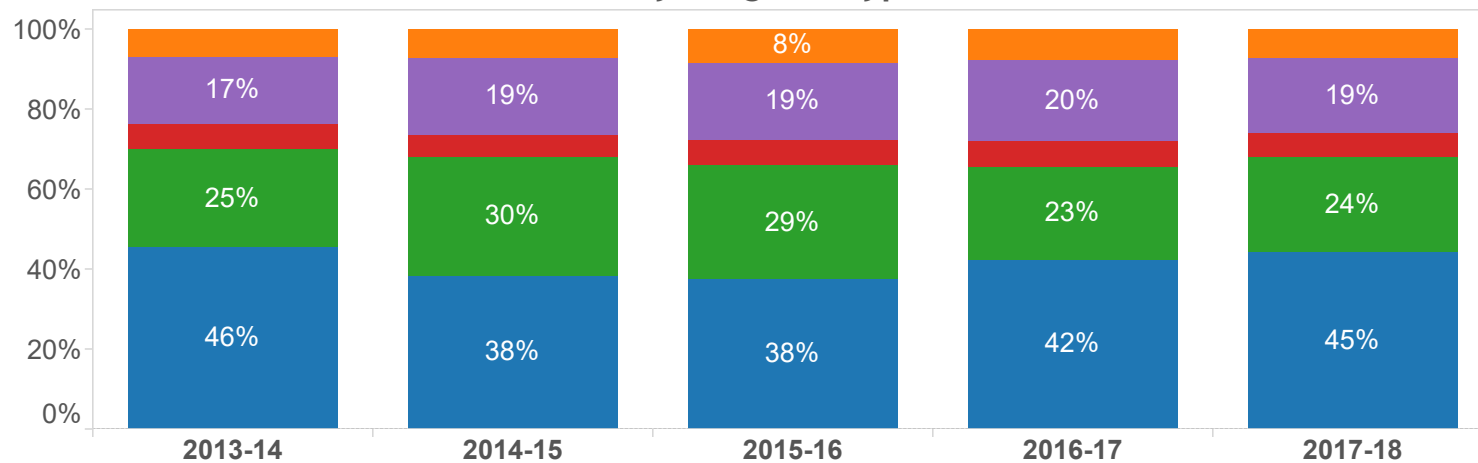

Annual Enrollment - Program Type

Headcount by Program Type

Program Type

Other, not program placed
Dual

Career Technical Certificate (CERT, CSC)
Career Technical Associate (AAS)

College Transfer Associate (AA, AS)

FTE by Program Type

Full Time Equivalents (FTEs) are based on 30 credit hours for the academic year (Summer/Fall/Spring).